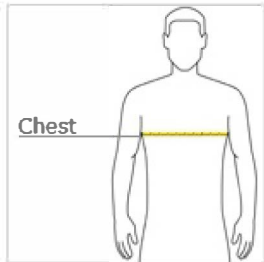

MOD-HR Recognition

Reward, Recognize or Outfit
Your Team!

Apparel & Business Gifts Embroidered with Your Logo!

Call
1-800-426-3373
for more info!

Men's Fleece Jacket - F217

This exceptionally soft, midweight fleece jacket will keep your team looking great in the office, and show off your logo on those Fall excursions.

- 13.8-ounce, 100% polyester
- Twill-taped neck
- Reverse coil zipper
- Chin guard
- Bungee cord zipper pulls
- Front zippered pockets
- Open cuffs
- Open hem with drawcord and toggles for adjustability

CHEST
With arms down at sides, measure around the upper body, under arms and over the fullest part of the chest.

QUANTITY
DISCOUNTS
AVAILABLE!

Order Form

SIZE CHART

	XS	S	M	L	XL	2XL	3XL	4XL	5XL	6XL
Chest Size (inches)	32-34	35-37	38-40	41-43	44-46	47-49	50-53	54-57	58-60	61-63