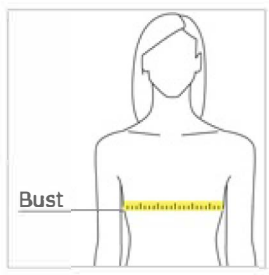

## Ladies Fleece Jacket - L217

This exceptionally soft, midweight fleece jacket will keep your team warm & cozy in the office, and show off your logo on those Fall excursions.

- 13.8-ounce, 100% polyester
- Twill-taped neck
- Reverse coil zipper
- Chin guard
- Bungee cord zipper pulls
- Front zippered pockets
- Open cuffs

#### HOW TO MEASURE

**BUST**  
With arms down at sides, measure around the upper body, under arms and around the fullest part of the bust.

**QUANTITY DISCOUNTS AVAILABLE!**

**Order Form**