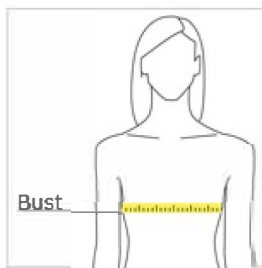

- 13.8-ounce, 100% polyester
- Twill-taped neck
- Reverse coil zipper
- Chin guard
- Bungee cord zipper pulls
- Tricot-lined armholes
- Front zippered pockets

CARE INSTRUCTIONS

Machine wash cold. Gentle cycle with like colors.
Non-chlorine bleach when needed. Tumble dry low.
Remove promptly. Do not iron.

Starting at \$34.95 ea.
embroidered with your logo*

QUANTITY
DISCOUNTS
AVAILABLE!

Order Form

HOW TO MEASURE

BUST
With arms down at sides, measure around the upper body, under arms and around the fullest part of the bust.