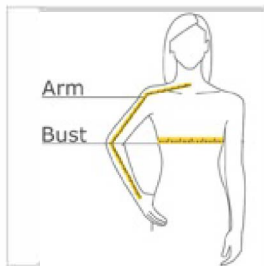

HOW TO MEASURE

BUST

With arms down at sides, measure around the upper body, under arms and around the fullest part of the bust.

ARM

Place hand on hip. Start at the center of the back of the neck and measure across the shoulder, to the elbow, and then down to the wrist.

SIZE CHART

	XS	S	M	L	XL	XXL	3XL	4XL	5XL	6XL
Size	2	4/6	8/10	12/14	16/18	20/22	24/26	28/30	32/34	36/38
Bust	32-34	35-36	37-38	39-41	42-44	45-47	48-51	52-55	56-59	60-63
Arm	30 - 30 3/4	30 3/4 - 31 1/2	31 1/2 - 32	32 - 32 1/2	32 1/2 - 33	33 - 33 3/8	33 3/8 - 33 3/4	33 3/4 - 34 1/2	34 1/4 - 34 3/4	34 1/2 - 35

COLOR INFORMATION

Athletic Gold/Light Stone PMS 644 C	Black/ Light Stone PMS NTR BLACK	Bright Lavender PMS 2635 C	Burgundy/Light Stone PMS 505 C	Classic Navy/ Light Stone PMS 426 C	Clover Green PMS NO MATCH	Coffee Bean/Light Stone PMS 669 C	Court Green PMS 7724 C	Dark Green/Navy PMS 5467 C	Deep Berry PMS 7650 C	Hibiscus PMS 710 C
Light Blue/Light Stone PMS 644 C	Light Pink PMS 489 C	Light Stone/ Classic Navy	Maui Blue PMS 7709 C	Mediterranean Blue PMS 7673 C	Navy/Light Stone PMS 533 C	Purple/Light Stone PMS 669 C	Red/Light Stone PMS 193 C	Royal/ Classic Navy PMS 7687 C	Steel Grey/Light Stone PMS 425 C	White/ Light Stone PMS 467 C
Strong Blue PMS 7462 C	Teal Green PMS 7715 C	Texas Orange/Light Stone PMS 7583 C	Tropical Pink PMS 7424 C	Ultramarine Blue PMS 7682 C	White/ Light Stone	Yellow PMS 1345 C				

To order or for more info
Call 1-800-426-3373
or email Linda@modHRgifts.com

*More detailed logos may incur an additional charge