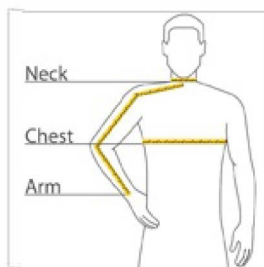

MOD-HR Recognition

Reward, Recognize or Outfit
Your Team!

Apparel & Business Gifts Embroidered with Your Logo!

Call
1-800-426-3373
for more info!

Men's Easy Care Long Sleeve Dress Shirt-S608

This comfortable wash-and-wear shirt is indispensable for the workday. Wrinkle resistance makes this shirt a cut above the competition so you and your staff can be, too.

- 4.5-ounce, 55/45 cotton/poly
- Button-down collar
- Dyed-to-match buttons
- Left chest pocket
- Box back pleat
- Adjustable cuffs
- White, Athletic Gold, Texas Orange, Red, Burgundy, Coffee Bean, Light Blue, Navy, Classic Navy, Steel Grey, Purple and Black have a Light Stone contrast neckband.
- Light Stone and Royal have a Classic Navy contrast neckband.
- Dark Green has a Navy contrast neckband.

**QUANTITY
DISCOUNTS
AVAILABLE!**

Order Form

Starting at \$34.95 ea.
embroidered with your logo*

HOW TO MEASURE

CHEST

With arms down at sides, measure around the upper body, under arms and over the fullest part of the chest.

ARM

Place hand on hip. Start at the center of the back of the neck and measure across the shoulder, to the elbow, and then down to the wrist.

NECK

Measure around the base of the neck, inserting a finger or two between the tape and neck for comfort.